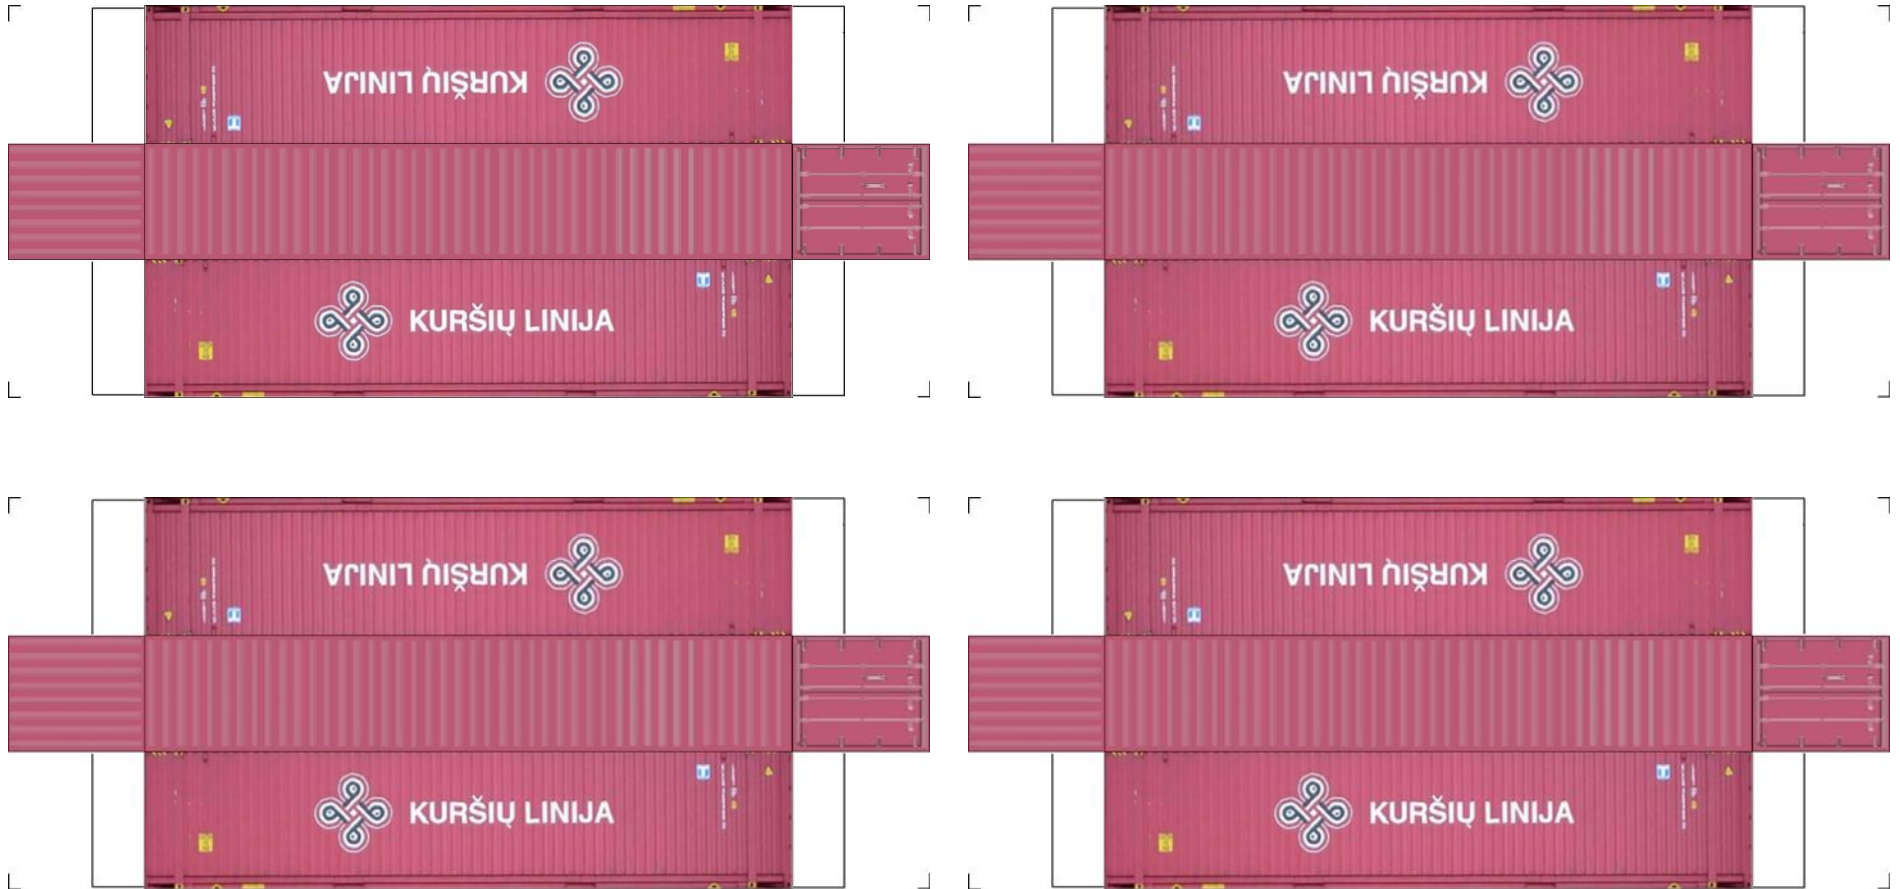

# BUILD YOUR OWN ( N SCALE ) 45ft HIGH CUBE CONTAINERS

[Click to watch instructional video](#)

**BUILD YOUR OWN ( 45ft HIGH CUBE CONTAINERS ) N SCALE**

Drawn By  
[www.krafttrains.com](http://www.krafttrains.com)